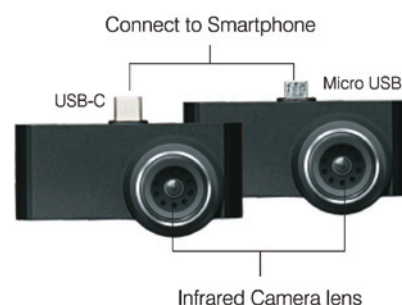

### The Smart Thermal Camera

The smart thermal camera can be used to connect to Android Smartphones with USB-C or Micro-USB. The T-10 doesn't need any additional battery, storage or display. It just needs to be connected to the smartphone using the USB interface, using the free Playstore app, Smart Thermview, it converts the phone into a fully operational Thermal Imaging Camera, with the capability to capture, analyze, generate report and share it all from the same device. With the combination of the T-10 and the Smart Thermview app, all operations of a standalone Thermal Imager can be done right from your smartphone. With the options to do live analysis, change colour pallets, generate reports in PDF, do full analysis on saved thermal images and then share all of them right from your smartphone makes it a game changer.

### SPECIFICATIONS

Imaging & Optical	
Thermal Resolution	206 x 156px
Wavelength	8 ~ 14µm
Frame Rate	9Hz
Field of View (Horizontal x Vertical)	35.4° X 26.8°
Shutter	Automatic
Focus Mode	Manual
Minimum Focus Distance	0.5m, Max 1m
Detection Range	330m
Recognition Range	83m
Identification Range	48m
Measurement	
Measurement Range	-10°C ~ 330°C
Repeatability / Accuracy (-10~100°C)	±2°C / ±5°C
Repeatability / Accuracy (100~330°C)	±2% / ±5%
Thermal Sensitivity/NETD	@f/1.0 Typical 50mk Max 70 mk
	@f/1.2 Typical 70mk Max 100mk
Environment	
Operating Temperature	-20°C ~ 60°C
Storage Temperature (Non-Condensing)	-40°C ~ 85°C
Mechanical Shock	Drop from 2m
Common Features	
Weight	54g (T-10)
Dimensions (WxHxD)	68 x 33 x 28 mm (T-10)
Phone	Android
Connections	USB-C (Android) Micro-USB (Android)
App Features	
Colour Palette	9 Options
Capture Mode	Photo, Video
File Format	HIR, Mp4
Spot	Center Spot
Automatic Hot/Cold Detection	Auto Hot/Cold Markers
Temperature Analysis	User Defined Points, Lines and Areas
Report	PDF report export and Share